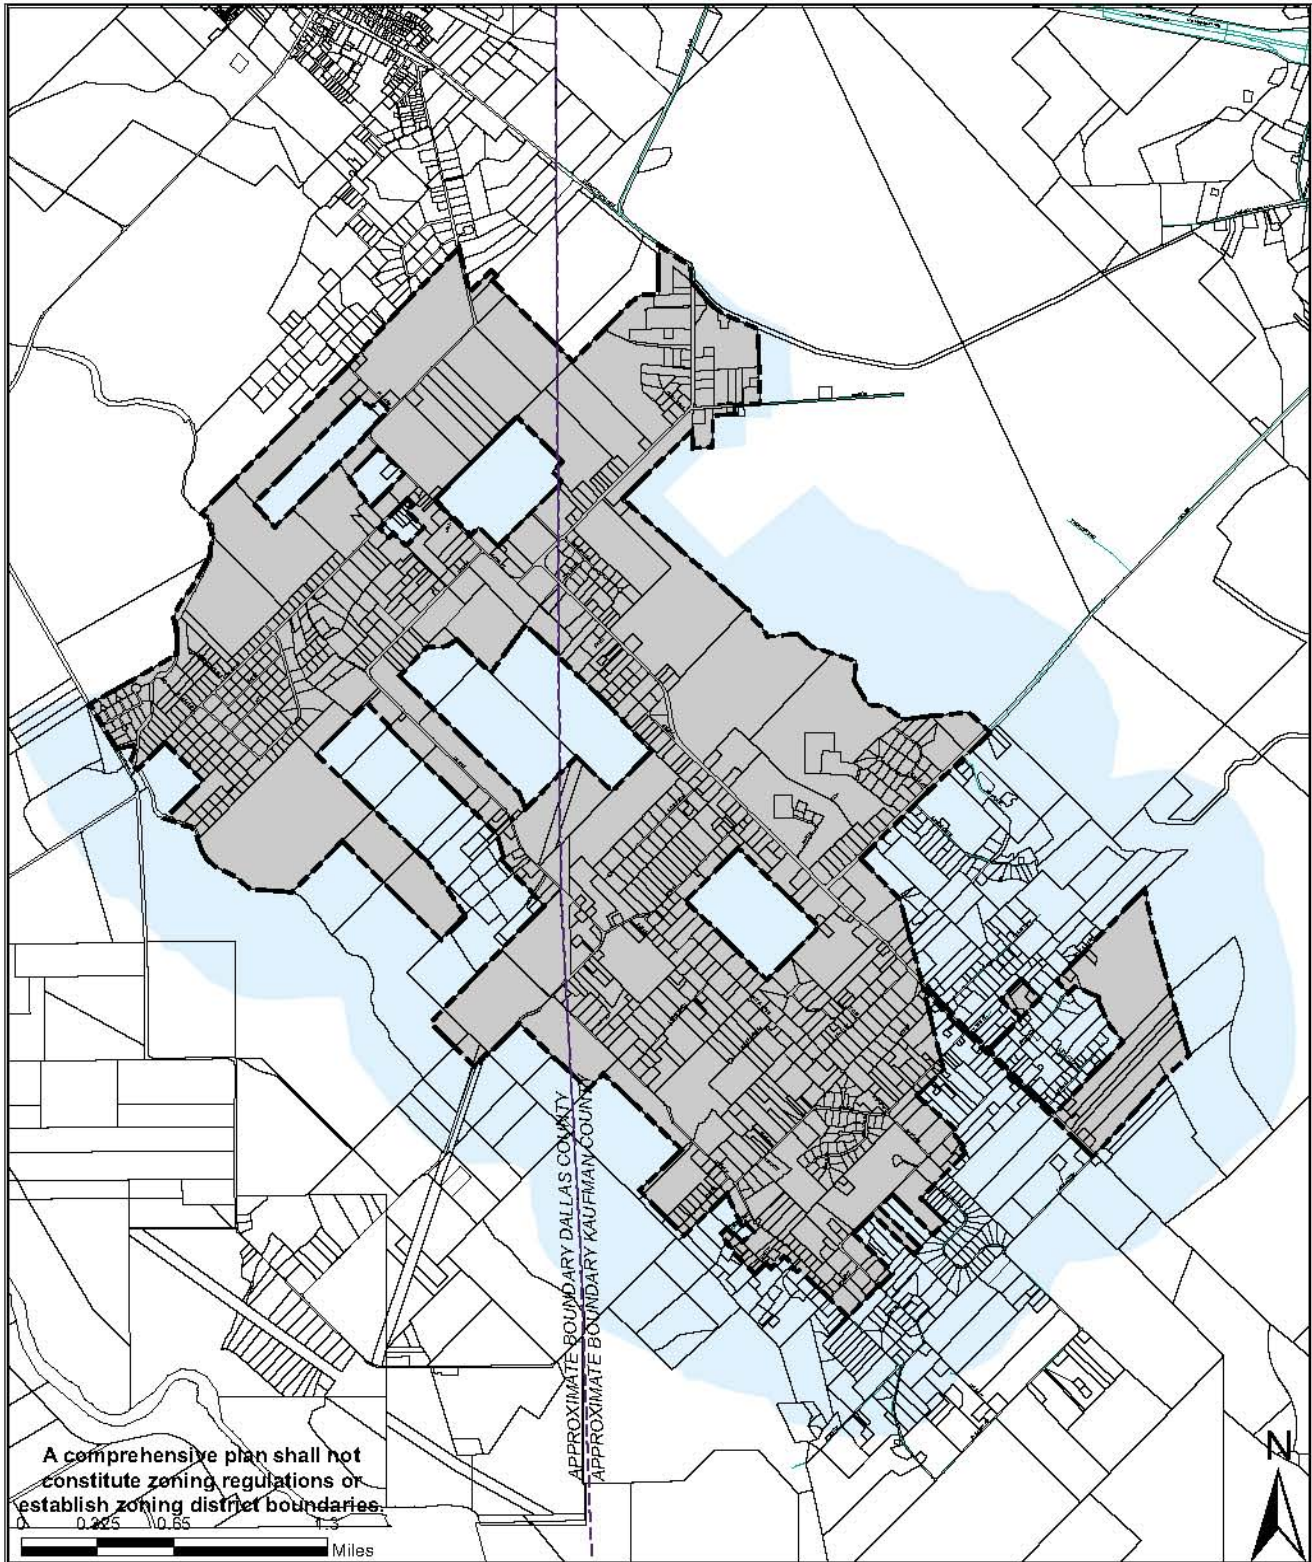

City of Combine City Limits and ETJ Map March 2019

Legend

- Combine City Limits
- Extra Territorial Jurisdiction (Approximate)
- County Line (Approximate)

This map was created using Dallas and Kaufman County and Kaufman Appraisal District GIS data. This map is for informational purposes only and is not suitable for legal, engineering, or surveying purposes. It does not represent an on-the-ground survey and shows only the approximate relative location of property boundaries, extra territorial jurisdiction, city limits, and other features. The user of this map acknowledges and accepts all limitations.